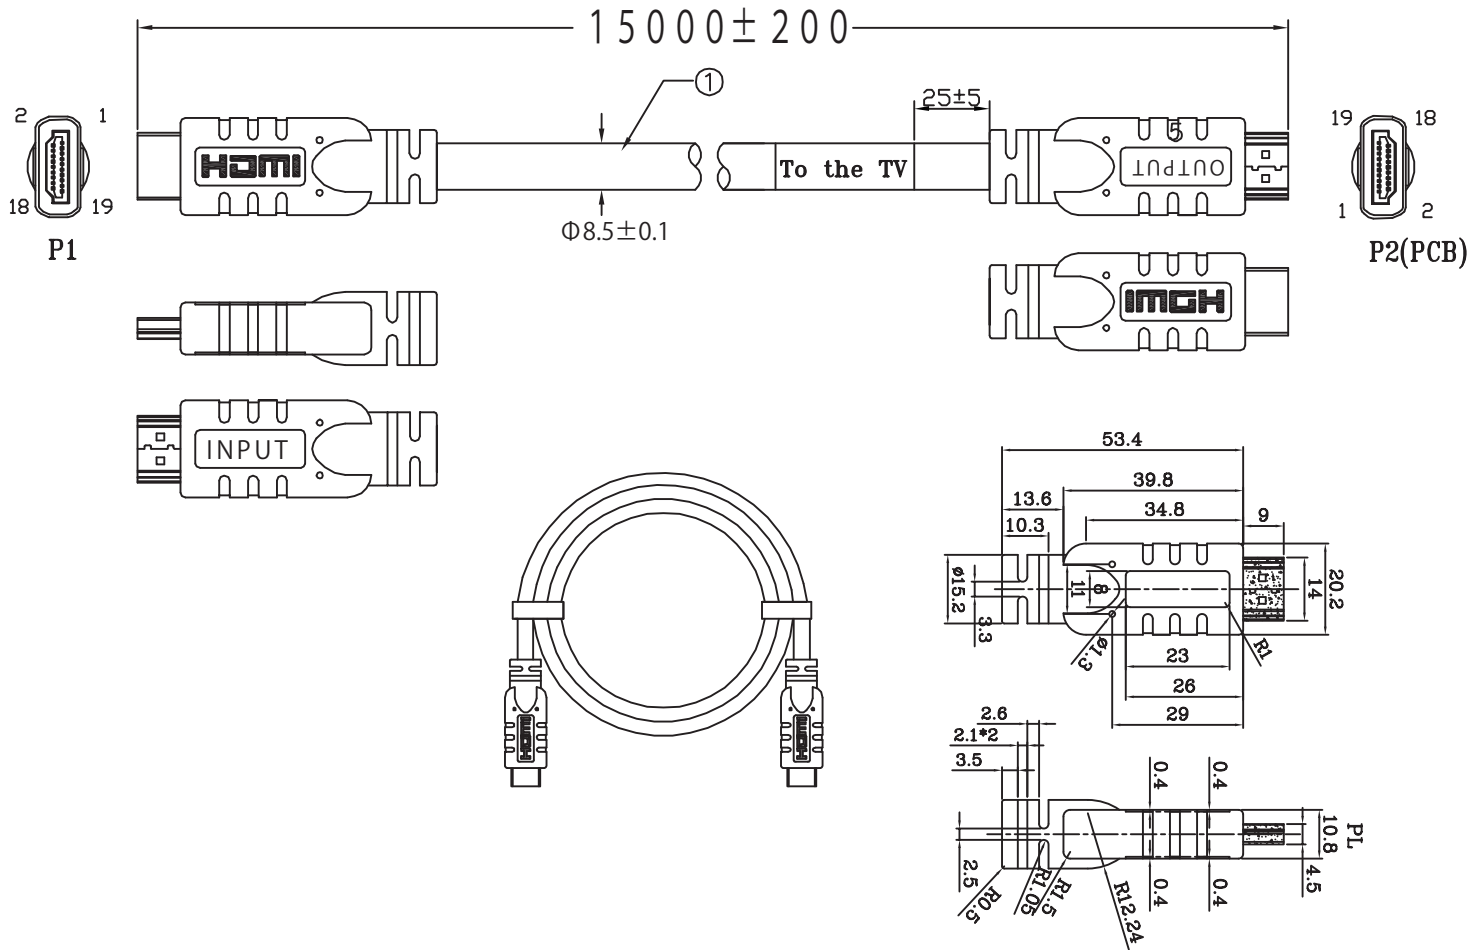

Model / HD150EQU

A&M Co., Ltd.

4	OUTER JACKET PVC 45Pa BLACK(1101) RoHS
3	HDMI Active Module RoHS
2	HDMIA/MSOLDER TYPE TERMINAL&SHELL PLATED GOLD 1U RoHS
1	HDMI 2.0 UL20276(26#1P+A+D)*5+26#4C+A+B(128B AM) OD:8.5MM BLACK(1101) RoHS

DRAW. NO		DESC.	HDMI A/M TO A/M CABLE ASS'Y		
DEPARTMENT	RD	DRAW	DATE	2018/11/20	
SCALE	NONE	CHECK	DATE		
UNIT	mm	APPROVED	SHEET	1 OF 1	

Material		Part Number		Note	***	3RD	⊙	◁
----------	--	-------------	--	------	-----	-----	---	---