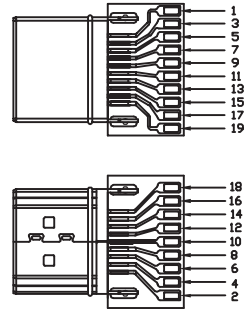

Model : HD150EQ430 / HD200EQ430

Model	Length(mm)
HD150EQ	15000 ± 150
HD200EQ	20000 ± 200

SECTION:B-B

A&M Co., Ltd.

4	OUTER JACKET PVC 45Pa BLACK(1101) RoHS
3	HDMI Active Module RoHS
2	HDMI/MSOLDER TYPE TERMINAL&SHELL PLATED GOLD 1U RoHS
1	HDMI 1.4 UL20276(28#1P+A+D)*5+28#4C+A+B(128B AM) OD:7.3MM BLACK(1101) RoHS

DRAW. NO		DESC.	HDMI A/M TO A/M CABLE ASS'Y	
DEPARTMENT	RD	DRAW	DATE	
SCALE	NONE	CHECK	DATE	
UNIT	mm	APPROVED	SHEET	1 OF 1

Material	Part Number	Note	***	3RD	UNIT	mm	APPROVED	SHEET	1 OF 1
----------	-------------	------	-----	-----	------	----	----------	-------	--------