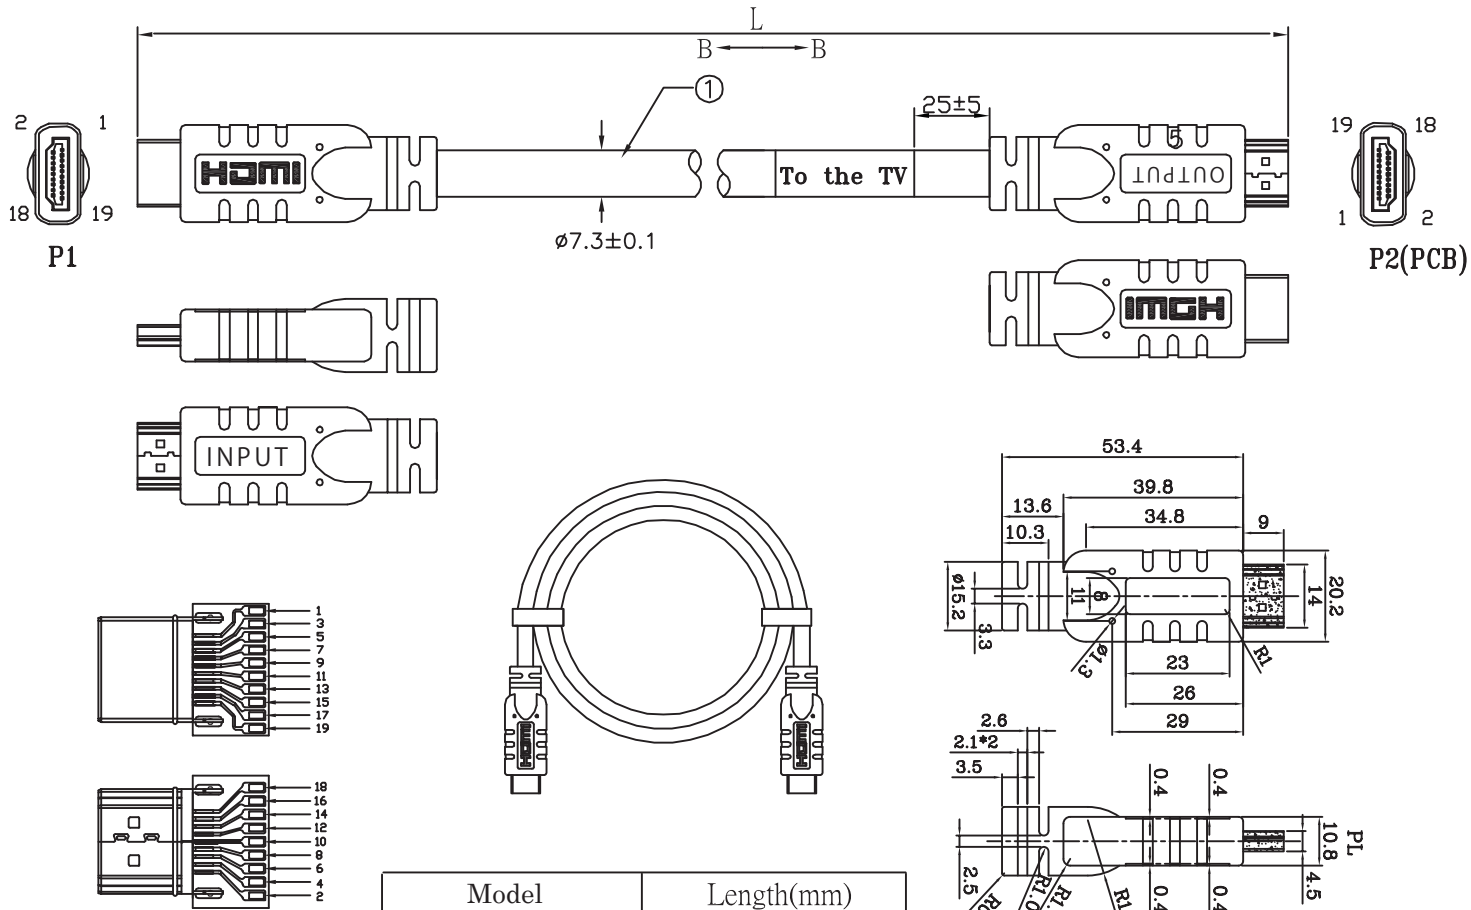

Model : HD150EQ430 / HD200EQ430

Model	Length(mm)
HD150EQ	15000 ± 150
HD200EQ	20000 ± 200

SECTION:B-B

A&M Co., Ltd.

4	OUTER JACKET PVC 45Pa BLACK(1101) RoHS
3	HDMI Active Module RoHS
2	HDMI/MSOLDER TYPE TERMINAL&SHELL PLATED GOLD 1U RoHS
1	HDMI 1.4 UL20276(28#1P+A+D)*5+28#4C+A+B(128B AM) OD:7.3MM BLACK(1101) RoHS

DRAW. NO		DESC.	HDMI A/M TO A/M CABLE ASS'Y	
DEPARTMENT	RD	DRAW	DATE	
SCALE	NONE	CHECK	DATE	
UNIT	mm	APPROVED	SHEET	1 OF 1

Material	Part Number	Note	***	3RD	UNIT	mm	APPROVED	SHEET	1 OF 1
----------	-------------	------	-----	-----	------	----	----------	-------	--------