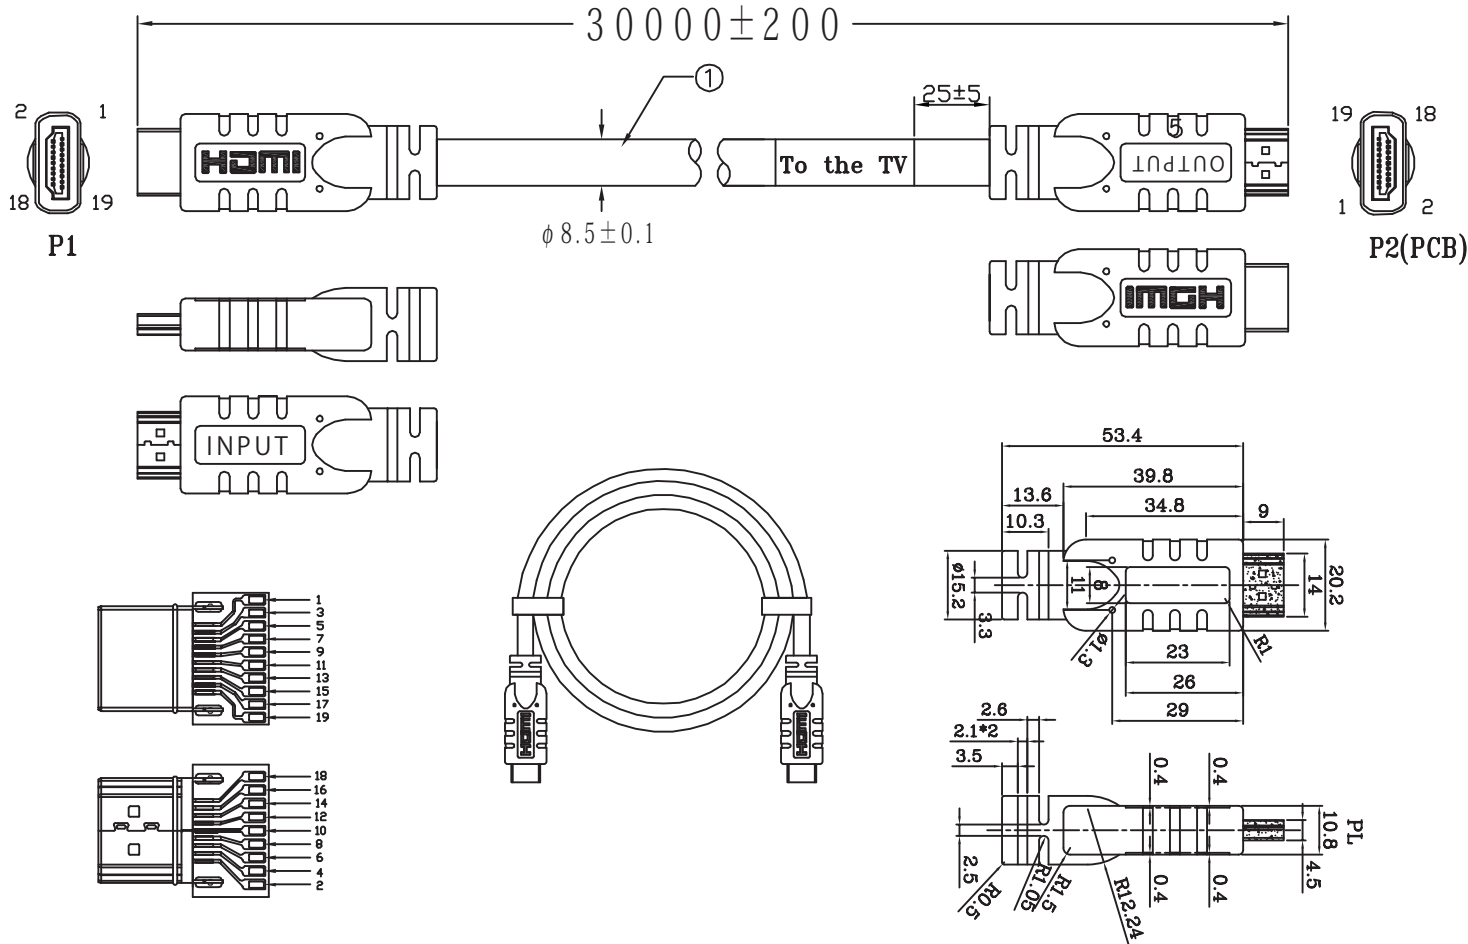

Model / HD26-300EQ

A&M Co., Ltd.

4	OUTER JACKET PVC 45Pa BLACK(1101) RoHS
3	HDMI Active Module RoHS
2	HDMI/MSOLDER TYPE TERMINAL&SHELL PLATED GOLD 1U RoHS
1	HDMI 1.4 UL20276(26#1P+A+D)*5+26#4C+A+B(128B AM) OD:8.5MM BLACK(1101) RoHS

DRAW. NO		DESC.	HDMI A/M TO A/M CABLE ASS'Y	
DEPARTMENT	RD	DRAW	DATE	
SCALE	NONE	CHECK	DATE	
UNIT	mm	APPROVED	SHEET	1 OF 1

Material		Part Number		Note	***	3RD	⊙	⊙	UNIT	mm	APPROVED	SHEET	1 OF 1
----------	--	-------------	--	------	-----	-----	---	---	------	----	----------	-------	--------