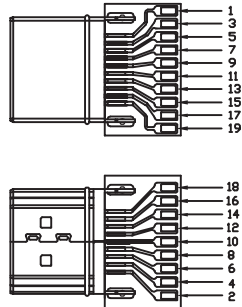

Model : HD150EQ / HD200EQ

| Model | Length(mm) |
|---------|-------------|
| HD150EQ | 15000 ± 150 |
| HD200EQ | 20000 ± 200 |

SECTION:B-B

A&M Co., Ltd.

| | |
|---|--|
| 4 | OUTER JACKET PVC 45Pa BLACK(1101) RoHS |
| 3 | HDMI Active Module RoHS |
| 2 | HDMIA/MSOLDER TYPE TERMINAL&SHELL PLATED GOLD 1U RoHS |
| 1 | HDMI 1.4 UL20276(28#1P+A+D)*5+28#4C+A+B(128B AM) OD:7.3MM BLACK(1101) RoHS |

| | | | | | |
|------------|------|----------|-----------------------------|--------|--|
| DRAW. NO | | DESC. | HDMI A/M TO A/M CABLE ASS'Y | | |
| DEPARTMENT | RD | DRAW | DATE | | |
| SCALE | NONE | CHECK | DATE | | |
| UNIT | mm | APPROVED | SHEET | 1 OF 1 | |

| Material | Part Number | Note | *** | 3RD | UNIT | mm | APPROVED | SHEET | 1 OF 1 |
|----------|-------------|------|-----|-----|------|----|----------|-------|--------|
|----------|-------------|------|-----|-----|------|----|----------|-------|--------|