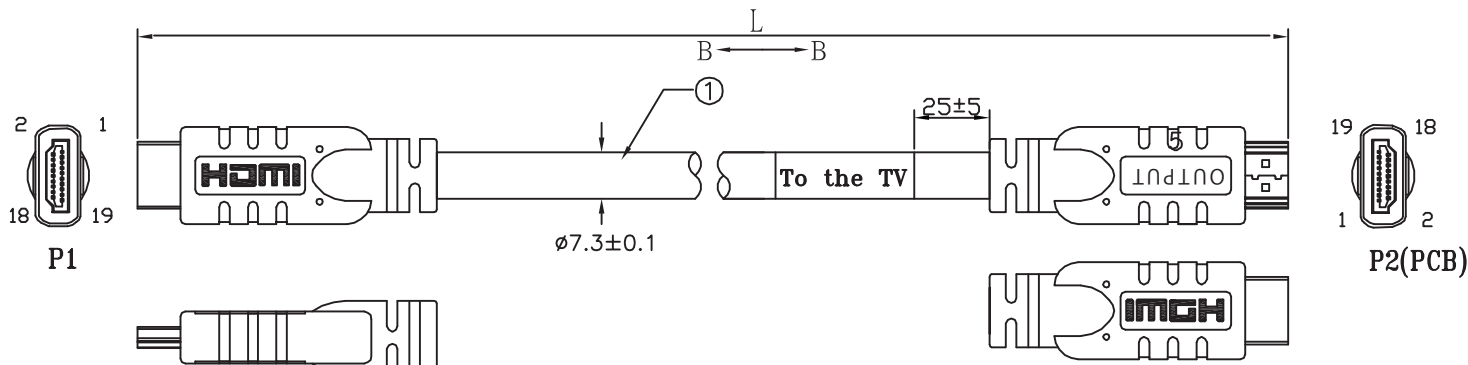

Model : HD150EQ / HD200EQ

| Model | Length(mm) |
|---------|-------------|
| HD150EQ | 15000 ± 150 |
| HD200EQ | 20000 ± 200 |

SECTION:B-B

A&M Co., Ltd.

| | |
|---|--|
| 4 | OUTER JACKET PVC 45Pa BLACK(1101) RoHS |
| 3 | HDMI Active Module RoHS |
| 2 | HDMIA/MSOLDER TYPE TERMINAL&SHELL PLATED GOLD 1U RoHS |
| 1 | HDMI 1.4 UL20276(28#1P+A+D)*5+28#4C+A+B(128B AM) OD:7.3MM BLACK(1101) RoHS |

| | | | | | |
|------------|------|----------|-----------------------------|--------|--|
| DRAW. NO | | DESC. | HDMI A/M TO A/M CABLE ASS'Y | | |
| DEPARTMENT | RD | DRAW | DATE | | |
| SCALE | NONE | CHECK | DATE | | |
| UNIT | mm | APPROVED | SHEET | 1 OF 1 | |

| Material | Part Number | Note | *** | 3RD | UNIT | mm | APPROVED | SHEET | 1 OF 1 |
|----------|-------------|------|-----|-----|------|----|----------|-------|--------|
|----------|-------------|------|-----|-----|------|----|----------|-------|--------|