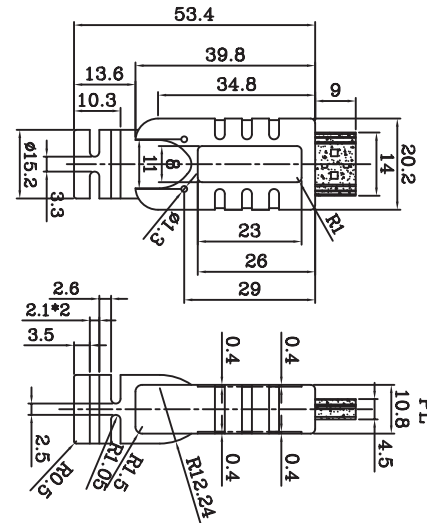

Model : HD150EQ / HD200EQ

| Model | Length(mm) |
|---------|-------------|
| HD150EQ | 15000 ± 150 |
| HD200EQ | 20000 ± 200 |

SECTION:B-B

A&M Co., Ltd.

| | |
|---|--|
| 4 | OUTER JACKET PVC 45Pa BLACK(1101) RoHS |
| 3 | HDMI Active Module RoHS |
| 2 | HDMIA/MSOLDER TYPE TERMINAL&SHELL PLATED GOLD 1U RoHS |
| 1 | HDMI 1.4 UL20276(28#1P+A+D)*5+28#4C+A+B(128B AM) OD:7.3MM BLACK(1101) RoHS |

| | | | | | |
|------------|------|----------|-----------------------------|--------|--|
| DRAW. NO | | DESC. | HDMI A/M TO A/M CABLE ASS'Y | | |
| DEPARTMENT | RD | DRAW | DATE | | |
| SCALE | NONE | CHECK | DATE | | |
| UNIT | mm | APPROVED | SHEET | 1 OF 1 | |

| Material | Part Number | Note | *** | 3RD | UNIT | mm | APPROVED | SHEET | 1 OF 1 |
|----------|-------------|------|-----|-----|------|----|----------|-------|--------|
|----------|-------------|------|-----|-----|------|----|----------|-------|--------|