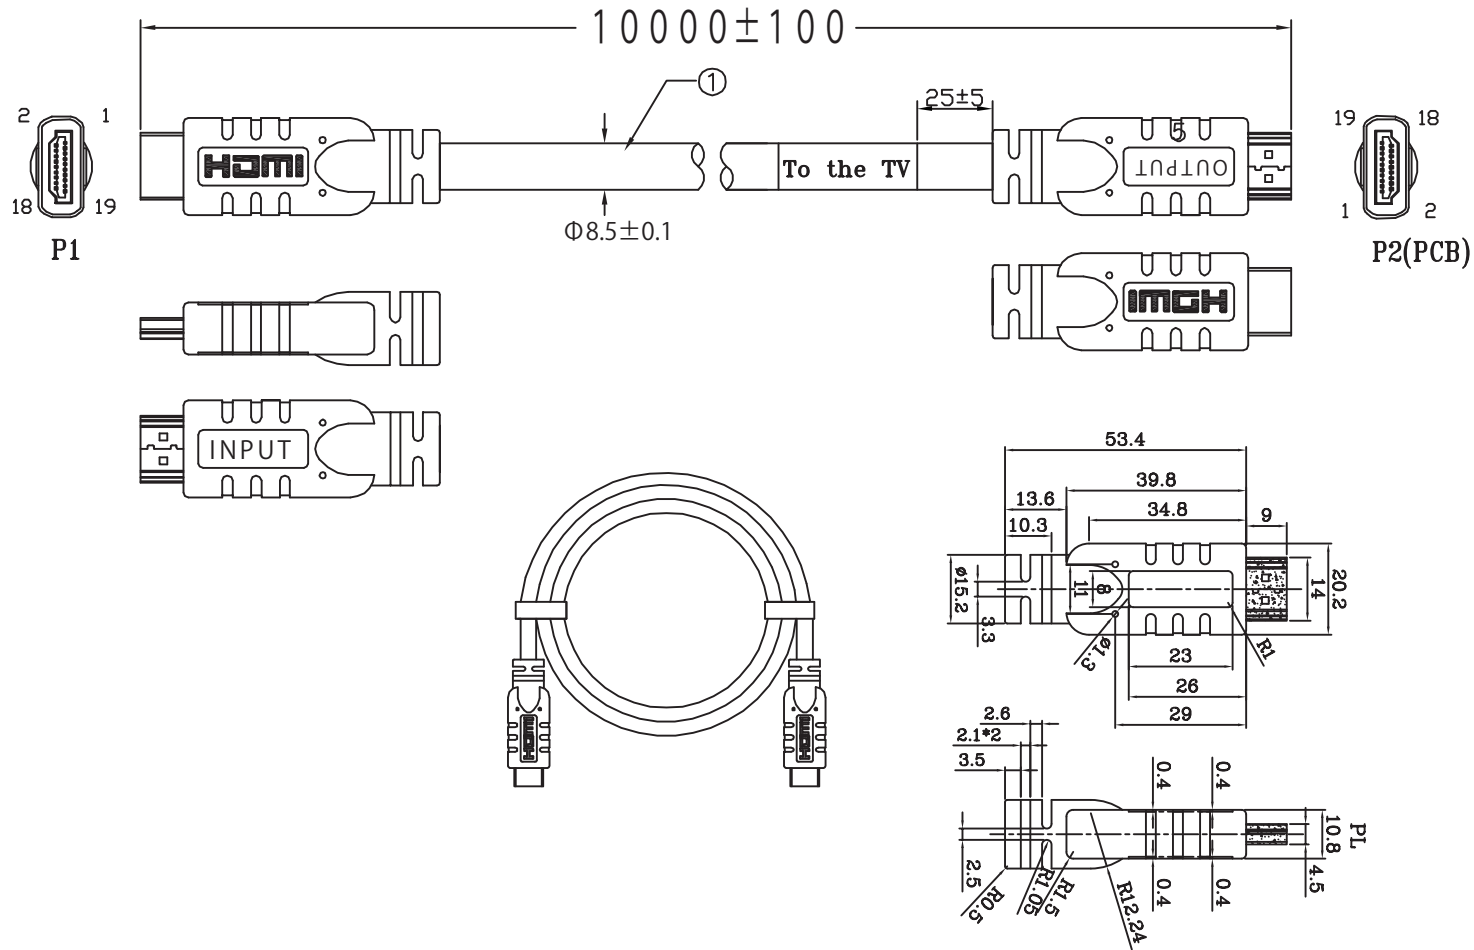

# Model / HD100EQ460

A&M Co., Ltd.

4	OUTER JACKET PVC 45Pa BLACK(1101) RoHS
3	HDMI Active Module RoHS
2	HDMI/MSOLDER TYPE TERMINAL&SHELL PLATED GOLD 1U RoHS
1	HDMI 2.0 UL20276(26#1P+A+D)*5+26#4C+A+B(128B AM) OD:8.5MM BLACK(1101) RoHS

DRAW. NO		DESC.	HDMI A/M TO A/M CABLE ASS'Y		
DEPARTMENT	RD	DRAW	DATE	2018/3/20	
SCALE	NONE	CHECK	DATE		
UNIT	mm	APPROVED	SHEET	1 OF 1	

Material	Part Number	Note	***	3RD		
----------	-------------	------	-----	-----	--	--